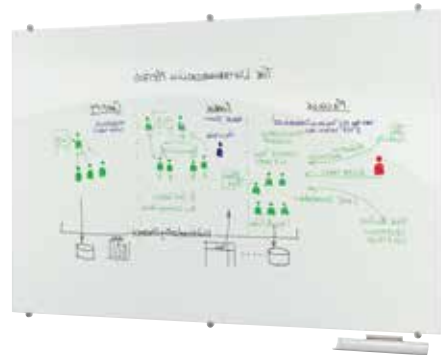

White Visionary® Move - White or Colored Glass

Get up to twice the functional space of a wall-mounted board with a versatile and mobile Visionary® Move Mobile Magnetic Glass Whiteboard. Panel is beautiful and modern double-sided magnetic glass surface that provides unmatched writability and erases without ghosting. Tempered safety glass for use in any environment. Surface accepts rare earth magnets. Frame and trim are made with white powder-coated steel for superior durability. Wide base design for stability includes dual-wheel locking casters. Mobile board can be set at either 60.5"H or 75.25"H for ideal viewing. Custom colors available, call for details.

White Visionary Move - White or Colored Glass

Model No.	Description	List
S074965-WHITE	Low Iron White 4'H x 3'W	156 lbs \$1295
S074965-BLUE	Light Blue 4'H x 3'W	156 lbs \$941
S074965-GREEN	Lime Green 4'H x 3'W	156 lbs \$941
S074965-RED	Deep Red 4'H x 3'W	156 lbs \$941
S074973-WHITE	Low Iron White 4'H x 6'W	360 lbs \$2108
S074973-BLUE	Light Blue 4'H x 6'W	360 lbs \$1514
S074973-GREEN	Lime Green 4'H x 6'W	360 lbs \$1514
S074973-RED	Deep Red 4'H x 6'W	360 lbs \$1514

Visionary® Colors Magnetic Glass Dry Erase Whiteboard

Visionary® magnetic glass boards provide the best of a quality whiteboard with smart style. Borderless and seamless, the board is available in modern colors to match your environment. Tempered safety glass ideal for use in any environment. Compatible with any dry/wet-erase marker, grease pen, etc. Easily cleans without ghosting or staining. Accepts rare earth magnets. Simple and sturdy mounting devices are padded to protect surface. Includes aluminum accessory tray, set of magnets and markers. Optional glass accessory tray available separately. Fifty year limited warranty. GREENGUARD GOLD Certification.