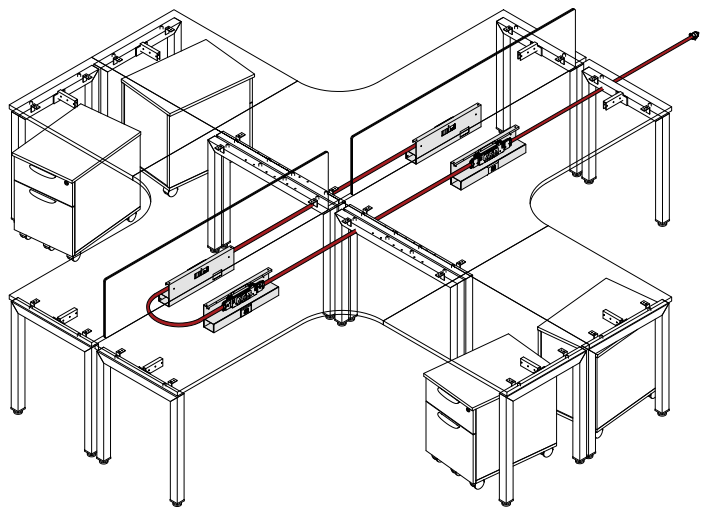

## Power Module

**Power Module**  
Can be mounted on or below worksurface. Features 2 power  
outlets and 2 USB charging ports. 8' heavy duty power cord  
with surge protector. Stocked in Silver.  
Model No. PLPDTMSIL. List \$149

## Under Surface Mount Power Center

**Under Surface Mount Power Center - Linkable**  
Compact design mounts under the edge of worksurface.  
Features 3 power outlets and 2 USB charging ports. 5' power  
cord, 40" USB cable. Stocked in Black.  
Model No. PPBSP3E2U. List \$179

### ECA Power Components

Model No.	Description	List	Model No.	Description	List
ECA78ABL	Blank Telecom Plate	\$169	ECA84FF64	64" Harness	\$269
ECA78MB	Mounting Bracket	\$80	ECA84FF71	71" Harness	\$289
ECA8SR	Receptacle Remover Tool	\$15	ECA84S1BL150	Receptacle Circuit 1	\$25
ECA84AA	Double-sided Power Block	\$69	ECA84S2BL150	Receptacle Circuit 2	\$25
ECA84FF23	23" Harness	\$189	ECA84S4BL150	Receptacle Circuit 4	\$25
ECA84FF29	29" Harness	\$199	ECA84SA	Single-sided Power Block	\$69
ECA84FF35	35" Harness	\$209	ECA84SB2144	144" Starter Harness 20AMP	\$409
ECA84FF41	41" Harness	\$219	ECA84SB272	72" Starter Harness 20AMP	\$259
ECA84FF47	47" Harness	\$239	ECA84SIG3OR150	Receptacle Isolated Circuit 3	\$29
ECA84FF53	53" Harness	\$249	ECAABLAB	Telecom Plate - RJ11 Cat 3 Phone & RJ45 Cat6 Data	\$179
ECA84FF59	59" Harness	\$259			