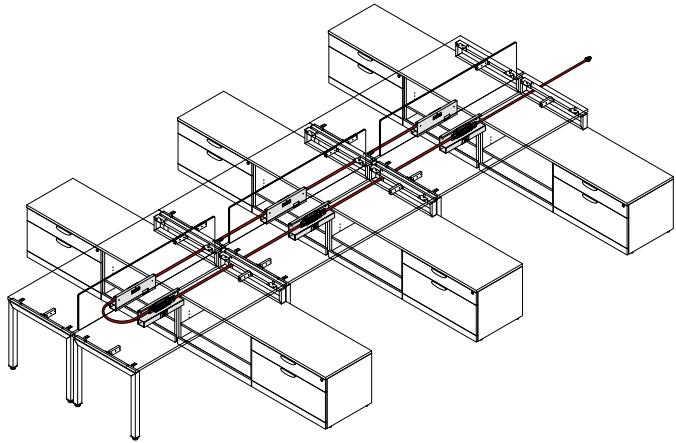

## Power Module

**Power Module**  
Can be mounted on or below worksurface. Features 2 power  
outlets and 2 USB charging ports. 8' heavy duty power cord  
with surge protector. Stocked in Silver.  
Model No. PLPDTMSIL. List \$149

## Under Surface Mount Power Center

**Under Surface Mount Power Center - Linkable**  
Compact design mounts under the edge of worksurface.  
Features 3 power outlets and 2 USB charging ports. 5' power  
cord, 40" USB cable. Stocked in Black.  
Model No. PPBSP3E2U. List \$179

### ECA Power Components

Model No.	Description	List	Model No.	Description	List
ECA78ABL	Blank Telecom Plate	\$169	ECA84FF64	64" Harness	\$269
ECA78MB	Mounting Bracket	\$80	ECA84FF71	71" Harness	\$289
ECA8SR	Receptacle Remover Tool	\$15	ECA84S1BL150	Receptacle Circuit 1	\$25
ECA84AA	Double-sided Power Block	\$69	ECA84S2BL150	Receptacle Circuit 2	\$25
ECA84FF23	23" Harness	\$189	ECA84S4BL150	Receptacle Circuit 4	\$25
ECA84FF29	29" Harness	\$199	ECA84SA	Single-sided Power Block	\$69
ECA84FF35	35" Harness	\$209	ECA84SB2144	144" Starter Harness 20AMP	\$409
ECA84FF41	41" Harness	\$219	ECA84SB272	72" Starter Harness 20AMP	\$259
ECA84FF47	47" Harness	\$239	ECA84SIG3OR150	Receptacle Isolated Circuit 3	\$29
ECA84FF53	53" Harness	\$249	ECAABLAB	Telecom Plate - RJ11 Cat 3 Phone & RJ45 Cat6 Data	\$179
ECA84FF59	59" Harness	\$259			