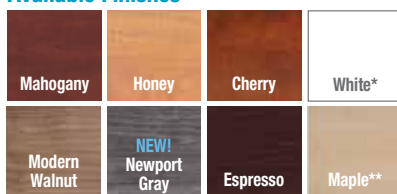

### Available Finishes

\*White - Limited SKUs, see page 10.

\*\*Maple - Please call for availability 2-4 weeks.

Workstation Shown **Suite PL102:**  
PL177L/R, PL193, PL143, PL166, PL1440H,  
PL44SGD(2), PL112 List \$3424  
Tackboard PL118DGREY List \$169  
Task Light PLEDBUDTL48 List \$159  
Keyboard EZ0036 List \$139

### Handle Options

Black – standard on Cherry, Mahogany, Maple and Honey. Optional on all other finishes. PLPULLHLLBK List \$19 each

Nickel – standard on Espresso, Modern Walnut and Newport Gray. Optional on all other finishes. PLPULLHLNI List \$19 each