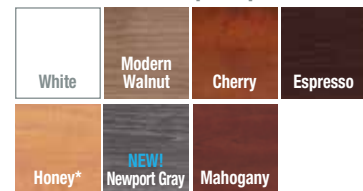

Available in Cherry, Espresso, Mahogany, Honey, Modern Walnut, White and Newport Gray.

E. Presentation Cabinet

Model #	Description	List
PL100	48"W x 48"H	\$799

Available in Cherry, Espresso, Mahogany, Honey, Modern Walnut, and Newport Gray.

Palmer House Conference Table
PL238THALF(2)/PLTBTB32(3) List \$2665

Palmer House Conference Table PL238THALF(2)/PLTBTB32(3) List \$2665

Available Boat Shape Top Finishes

*Honey not stocked in all locations. Please call for availability.