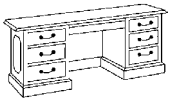

**(N) SO7350 09**  
Bookcase w/Doors  
30"W x 14"D x 74"H  
List: \$1,277.00

**(L) 7350 41**  
Lateral File Hutch  
29"W x 14"D x 46"H  
List: \$835.00

**(E) SO7350 24**  
Knee-hole Credenza w/Keyboard Tray  
72"W x 24"D x 30"H  
List: \$2,091.00