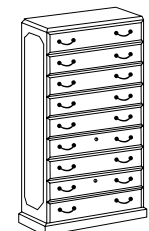

**Total List: \$6,938.00**  
(Includes: A, D, H, K)  
Excludes Accessories and Seating

**Total List: \$6,409.00**  
(Includes: D, H, J, K)  
Excludes Acc. and Seating

**(A) 7350 36**  
Executive Desk  
• Dictation Slides  
• Center Drawer  
• Centralized Locking  
• Box/File Drawer per pedestal  
• Letter/Legal Filing  
72"W x 36"D x 30"H  
List: \$2,091.00

**(B) 7350 20**  
Storage Credenza  
66"W x 20"D x 30"H  
List: \$1,997.00

**(F) SO 7350 61**  
Open Hutch  
(Use w/72" Credenza)  
66"W x 14"D x 46"H  
List: \$1,277.00

**(J) SO7350 88**  
Table Desk  
• Center Drawer/Pencil Tray  
72"W x 36"D x 30"H  
List: \$1,562.00

**(Q) 7350 579**  
Right Executive  
Height Return  
48"W x 24"D x 30"H  
List: \$1,510.00

**Left - Executive "L"**  
**(R) 7350 580**  
Right Pedestal Desk  
72"W x 36"D x 30"H  
List: \$1,988.00

**(S) 7350 490**  
Right Pedestal Desk  
66"W x 30"D x 30"H  
List: \$1,922.00