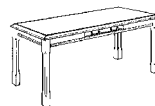

**Total List: \$6,938.00**  
(Includes: A, D, H, K)  
Excludes Accessories and Seating

**Total List: \$6,409.00**  
(Includes: D, H, J, K)  
Excludes Acc. and Seating

**(A) 7350 36**  
Executive Desk  
• Dictation Slides  
• Center Drawer  
• Centralized Locking  
• Box/File Drawer per pedestal  
• Letter/Legal Filing  
72"W x 36"D x 30"H  
List: \$2,091.00

**(B) 7350 20**  
Storage Credenza  
66"W x 20"D x 30"H  
List: \$1,997.00

**(F) SO 7350 61**  
Open Hutch  
(Use w/72" Credenza)  
66"W x 14"D x 46"H  
List: \$1,277.00

**(J) SO7350 88**  
Table Desk  
• Center Drawer/Pencil Tray  
72"W x 36"D x 30"H  
List: \$1,562.00