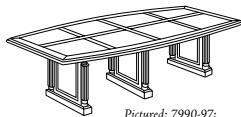

(B) SO7990 99

10' Boat Top w/Twin Slab End Bases
• Consists of: -005, -007
120"W x 40-48"D x 30"H
List: $3,975.00

(C) SO7990 97

12' Boat Top w/Triple Slab End Bases
• Consists of: -006, -007, -008
144"W x 40-48"D x 30"H
List: $4,833.00