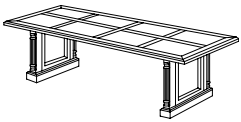

(A) SO7990 94

8' Rectangular Conference Table w/Twin Slab End Base
• Consists of: -004, -007
96"W x 48"D x 30"H
List: $2,860.00