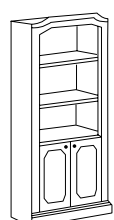

**(B) 7350 30**  
Manager's Desk  
• Dictation Slides  
• Center Drawer  
• Centralized Locking  
• Box/File Drawer per pedestal  
• Letter/Legal Filing  
60"W x 30"D x 30"H  
List: \$2,048.00

**(D) 7350 21**  
Computer Credenza w/Keyboard Tray  
66"W x 20"D x 30"H  
List: \$1,997.00

**(H) 7350 47**  
Mesh Door Hutch  
(Use w/66" Credenza)  
60"W x 13"D x 46"H  
List: \$1,562.00

**(K) 7350 152**  
2 Drawer Lateral File  
• Finished Back  
• Anti-Tip Device  
32"W x 20"D x 30"H  
List: \$1,288.00

**(N) SO7350 09**  
Bookcase w/Doors  
30"W x 14"D x 74"H  
List: \$1,277.00

**(L) 7350 41**  
Lateral File Hutch  
29"W x 14"D x 46"H  
List: \$835.00

**(E) SO7350 24**  
Knee-hole Credenza w/Keyboard Tray  
72"W x 24"D x 30"H  
List: \$2,091.00