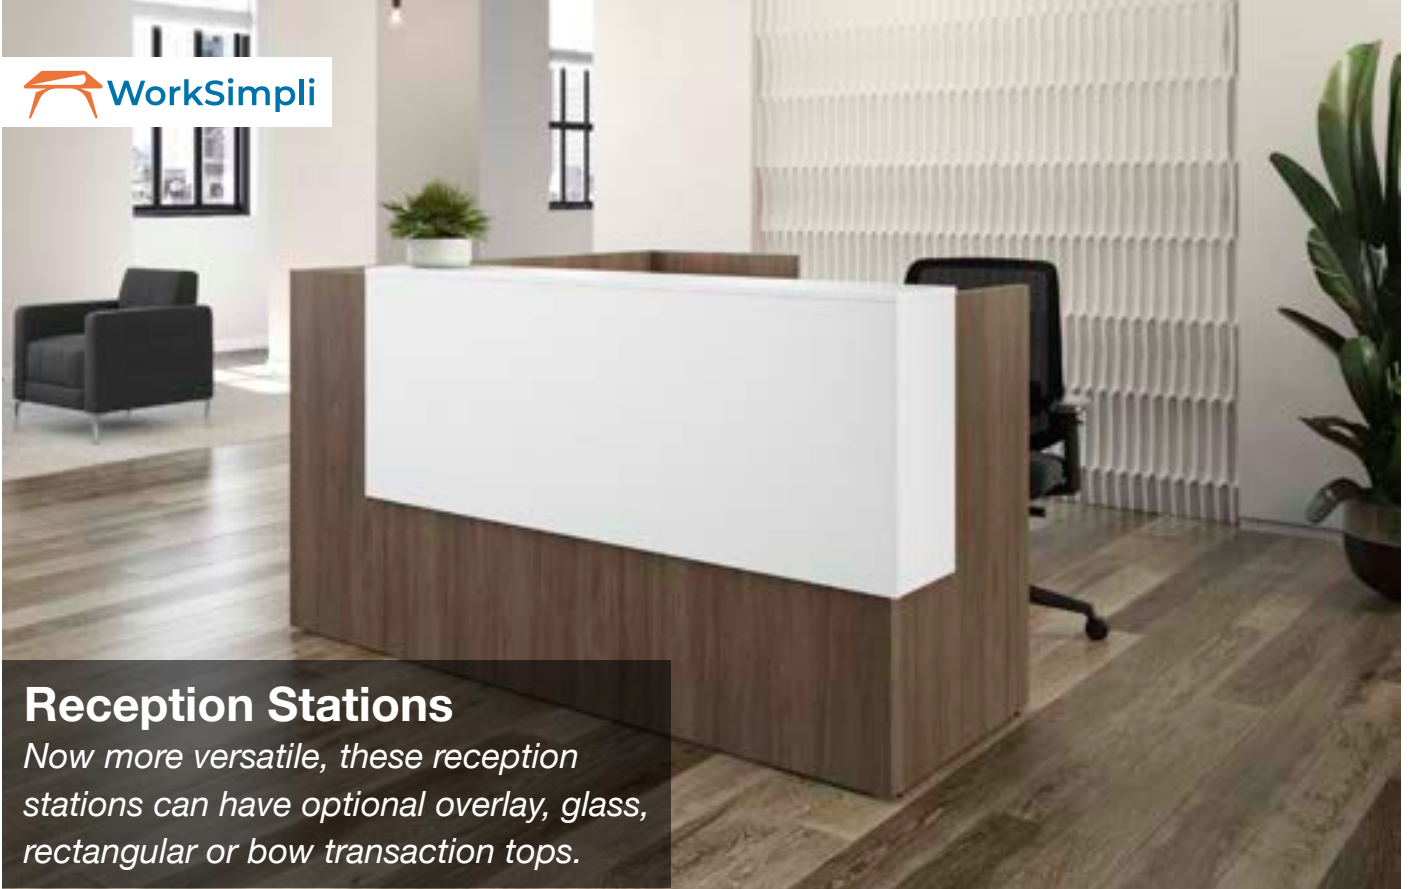

Reception Stations

Now more versatile, these reception stations can have optional overlay, glass, rectangular or bow transaction tops.