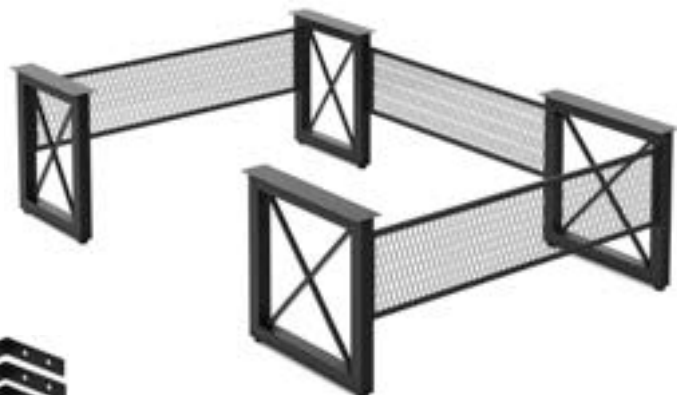

Available Laminate Finishes: