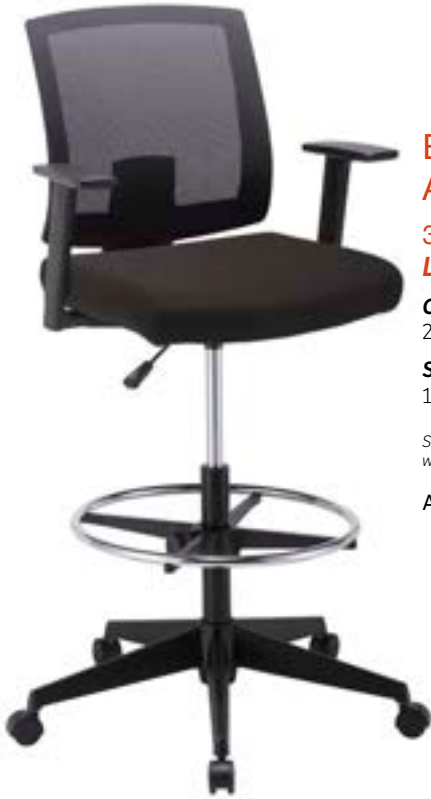

Standard back and seat cushion:

Finishes Available:

Baker / Stool with Adjustable Footring

3451
List \$790

Overall Dimensions
24"W x 23.5"D x 37.5-49.25"H

Seat Dimensions
19"W x 20"D x 17-21"H

Stocked in Black Mesh back with Black Fabric seat.