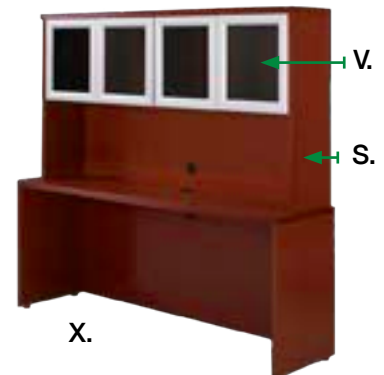

Veneer Hutches & Credenzas

We have two hutch options to fit your needs: wooden doors and Frames painted with aluminum finish.