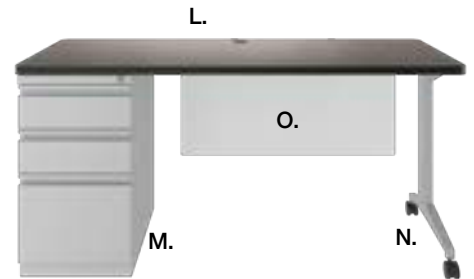

Modern Teacher's Desks

A modern and professional desk solution ideal for the education market. T-mold edge creates rounded corners to avoid sharp edges. T-leg creates a modern design and features locking casters.

L. T-Mold Worksurface

MODEL #	DIMENSIONS	LIST
SO240**	62.5"W x 26.5"D	$509.00

M. Worksurface Supporting Pedestal

MODEL #	DESCRIPTION	DIMENSIONS	LIST
SO24070	Arctic Silver	18"W x 26"D x 30.25"H	$649.00

N. T-Leg with Locking Casters

MODEL #	DESCRIPTION	DIMENSIONS	LIST
SO24073	Arctic Silver	25.25"W x 30"H	$279.00

O. Modesty Panel with Holders

MODEL #	DESCRIPTION	DIMENSIONS	LIST
SO23711	Frosted Acrylic	36"W x 17.5"H	$559.00