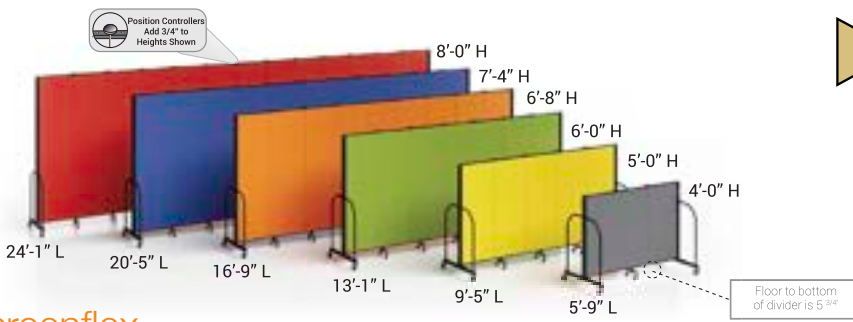

Matis

Link

Link

Modern and innovating monolithic panel system. Among its outstanding features, you can find the integration of a metal frame, floor to ceiling design up to 110 inches, sliding door, power at surface height and a renewed storage system to complement its contemporary design.