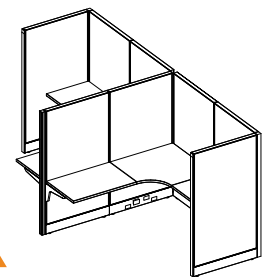

▲ **6'x6' Double Addon**

WSDBADSG
List $12,799

- 67"H Fabric Panel (7)
- 67"H Powered Fabric Panel (1)
- Electrical with Duplexes (2) Circuit 1 & (2) Circuit 4
- Power Pass through Jumper 66" (1)
- Corner Worksurface (2)
- Straight Worksurface (4)
- Straight Connector (3)
- 2 Way Connector (2)
- 4 Way Connector (1)
- 3 Way Connector (1)
- Panel Finish End (2)

Features:

- 2" Monolithic Panel
- High Pressure Laminate Worksurfaces
- Silver Metal Storage Units
- 1 1/8" Worksurface

Electrical

- 8 Wire / 4 Circuit UL listed system
- Ceiling infeed (included in Starter Kits)
- Jumper (included in Addon Kits)

Finish Stock: