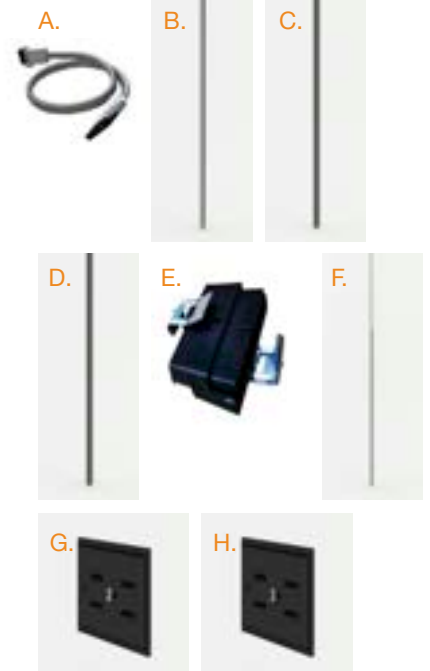

**Connects power ceiling feed to power
 pass through.

Axis

Axis is designed with dynamic and functional focus which the main characteristic is easy access to power and data thanks to the power beam virtually eliminating clutter in the workspace.