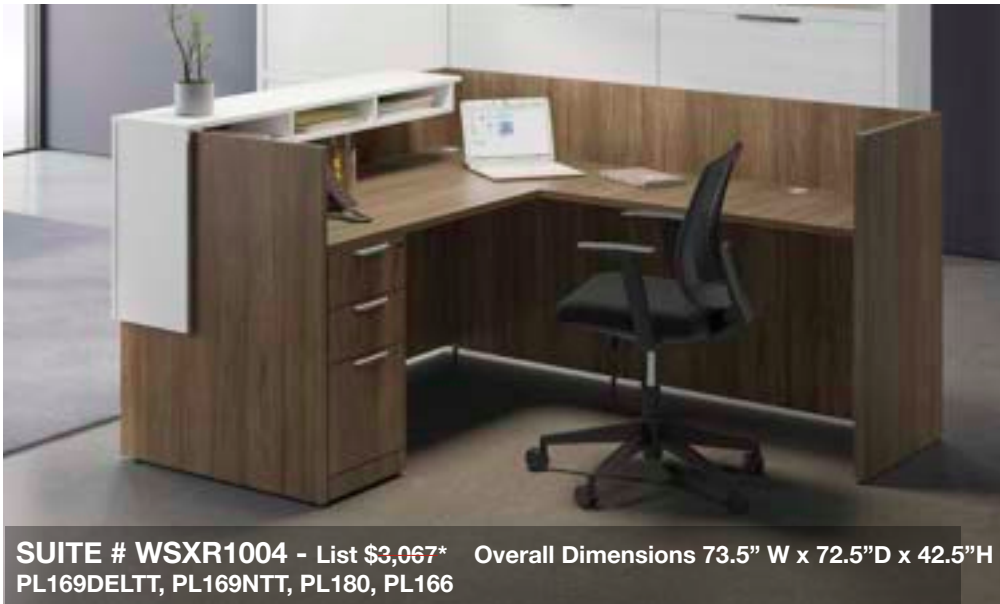

SUITE # WSXR1004 - List \$3,067* Overall Dimensions 73.5" W x 72.5"D x 42.5"H
 PL169DELTT, PL169NTT, PL180, PL166

Reception Desk Shell with Reversible Reception Overlay

See Page 42-45 for Classic Laminate Components List pricing.