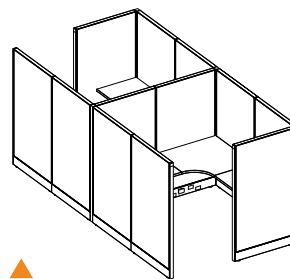

▲ **6' x 6' Double Starter**

WSDB2SGB
List $16,999

- 67"H Fabric Panel (11)
- 67"H Powered Fabric Panel (1)
- Electrical with Duplexes (2) Circuit 1 & (2) Circuit 4
- Corner Worksurface (2)
- Straight Worksurface (4)
- Straight Connector (5)
- 2 Way Connector (2)
- 3 Way Connector (2)
- 144" Power infeed
- Panel Finish End (4)