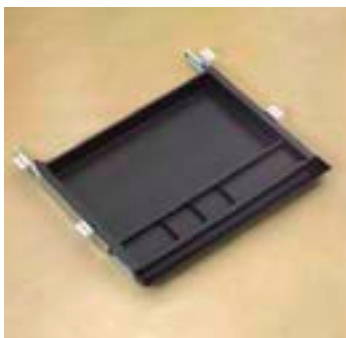

Center Drawer

This low profile center drawer attaches to any worksurface. Features ball-bearing suspensions.

MODEL #	DIMENSION	LIST
CDR1	21.5"W x 16.5"D	~~-$143.00—~~