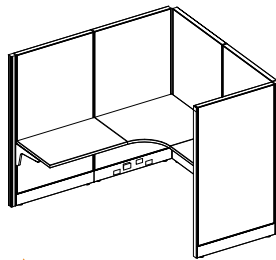

▲ **6'x6' Single Addon**

WSSIADSG
List $8,069

- 67"H Fabric Panel (4)
- 67"H Powered Fabric Panel (1)
- Electrical with Duplexes (1) Circuit 1 & (1) Circuit 4
- Power Pass through Jumper 66" (1)
- Corner Worksurface (1)
- Straight Worksurface (2)
- Straight Connector (2)
- 2 Way Connector (1)
- 3 Way Connector (1)
- Panel Finish End (1)