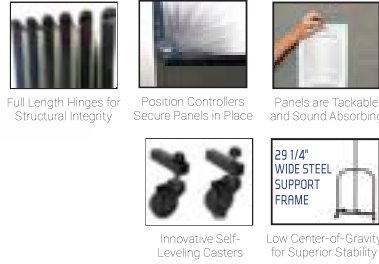

Length	Height					
	4'	5'	6'	6'-8"	7'-4"	8'
5'-9" (3 panel divider)	SOCFSL403 72 lbs. ~~$1,413.00~~	SOCFSL503 79 lbs. ~~$1,526.00~~	SOCFSL603 86 lbs. ~~$1,668.00~~	SOCFSL683 90 lbs. ~~$1,853.00~~	SOCFSL743 90 lbs. ~~$2,068.00~~	SOCFSL803 104 lbs. ~~$2,293.00~~
9'-5" (5 panel divider)	SOCFSL405 87 lbs. ~~$1,812.00~~	SOCFSL505 97 lbs. ~~$1,953.00~~	SOCFSL605 107 lbs. ~~$2,139.00~~	SOCFSL685 111 lbs. ~~$2,338.00~~	SOCFSL745 121 lbs. ~~$2,580.00~~	SOCFSL805 128 lbs. ~~$2,852.00~~
13'-1" (7 panel divider)	SOCFSL407 102 lbs. ~~$2,210.00~~	SOCFSL507 115 lbs. ~~$2,380.00~~	SOCFSL607 128 lbs. ~~$2,594.00~~	SOCFSL687 132 lbs. ~~$2,836.00~~	SOCFSL747 143 lbs. ~~$3,106.00~~	SOCFSL807 152 lbs. ~~$3,406.00~~
16'-9" (9 panel divider)	SOCFSL409 117 lbs. ~~$2,607.00~~	SOCFSL509 133 lbs. ~~$2,808.00~~	SOCFSL609 149 lbs. ~~$3,049.00~~	SOCFSL689 153 lbs. ~~$3,320.00~~	SOCFSL749 165 lbs. ~~$3,619.00~~	SOCFSL809 176 lbs. ~~$3,945.00~~
20'-5" (11 panel divider)	SOCFSL4011 132 lbs. ~~$3,004.00~~	SOCFSL5011 151 lbs. ~~$3,263.00~~	SOCFSL6011 170 lbs. ~~$3,518.00~~	SOCFSL6811 174 lbs. ~~$3,817.00~~	SOCFSL7411 187 lbs. ~~$4,144.00~~	SOCFSL8011 200 lbs. ~~$4,501.00~~
24'-1" (13 panel divider)	SOCFSL4013 147 lbs. ~~$3,406.00~~	SOCFSL5013 169 lbs. ~~$3,675.00~~	SOCFSL6013 191 lbs. ~~$3,975.00~~	SOCFSL6813 195 lbs. ~~$4,303.00~~	SOCFSL7413 209 lbs. ~~$4,658.00~~	SOCFSL8013 224 lbs. ~~$5,041.00~~

Ships fully assembled.