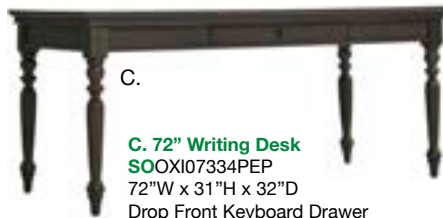

SUITE # WSXA1007 - List $8,699*
A, B, E, F

C.

C. 72" Writing Desk
SOOXI07334PEP
72"W x 31"H x 32"D
Drop Front Keyboard Drawer
Finished on all Sides!
LIST $2,607.00