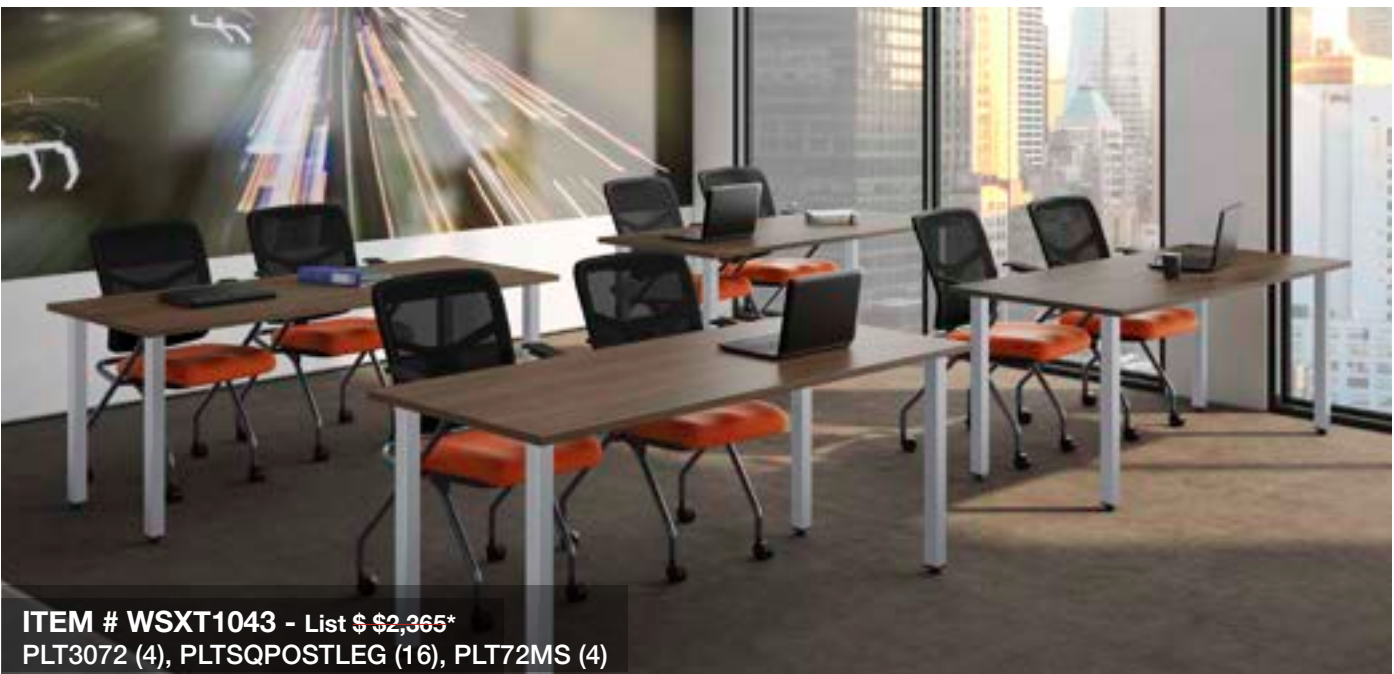

SUITE # WSXT1036 - List $1,106*
PLT3060, WSTLEG30 (2), PLTMS60

ITEM # WSXT1043 - List $ $2,365*
PLT3072 (4), PLTSQPOSTLEG (16), PLT72MS (4)