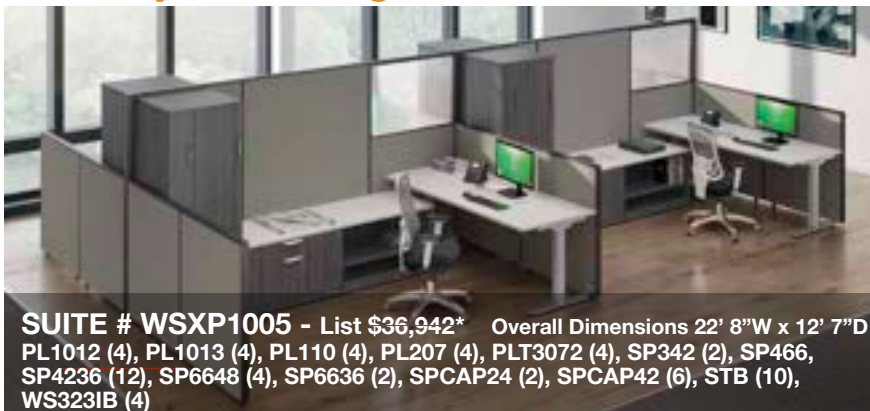

Quad Adjustable Height Workstations

SUITE # WSXP1005 - List $36,942* Overall Dimensions 22' 8"W x 12' 7"D
PL1012 (4), PL1013 (4), PL110 (4), PL207 (4), PLT3072 (4), SP342 (2), SP466,
SP4236 (12), SP6648 (4), SP6636 (2), SPCAP24 (2), SPCAP42 (6), STB (10),
WS3231B (4)

Upholstered Panels

MODEL #	DESCRIPTION	LIST
SP4224	24"W x 42"H	~~-$323.00~~
SP4230	30"W x 42"H	~~-$360.00~~
SP4236	36"W x 42"H	~~-$416.00~~
SP6624	24"W x 66"H	~~-$439.00~~
SP6630	30"W x 66"H	~~-$490.00~~
SP6636	36"W x 66"H	~~-$553.00~~
SP6642	42"W x 66"H	~~-$613.00~~
SP6648	48"W x 66"H	~~-$676.00~~
SP6660	60"W x 66"H	~~-$780.00~~
SP6666	66"W x 66"H	~~-$835.00~~
SP6672	72"W x 66"H	~~-$924.00~~

Glazed VIEW-through Panels

MODEL #	DESCRIPTION	LIST
SPG6624	24"W x 66"H	~~-$509.00~~
SPG6630	30"W x 66"H	~~-$566.00~~
SPG6636	36"W x 66"H	~~-$642.00~~

Accessories

MODEL #	DESCRIPTION	LIST
SP242	2 Way Corner Connector 42"	~~-$89.00~~
SP266	2 Way Corner Connector 66"	~~-$144.00~~
SP342	3 Way T Connector 42"	~~-$110.00~~
SP366	3 Way T Connector 66"	~~-$189.00~~
SP442	4 Way + Connector 42"	~~-$106.00~~
SP466	4 Way + Connector 66"	~~-$172.00~~
SPCAP24	End Cap for Panel	~~-$20.00~~
SPCAP42	End Cap for Panel	~~-$32.00~~
SPCAP66	End Cap for Panel	~~-$45.00~~
SPBASE	Support Foot (Sold Individ.)	~~-$78.00~~
SPWM42	Wall Mount Kit	~~-$87.00~~
SPWM-66	Wall Mount Kit	~~-$121.00~~
STB	Panel Top Tie Bracket	~~-$15.00~~
SPPG24	24" Pole Cover for 66" Pole Connected to 42" Panel	~~-$15.00~~

Finishes

Fabric:
Pewter

Fabric:
Pewter/
Glazed

Frame:
Charcoal