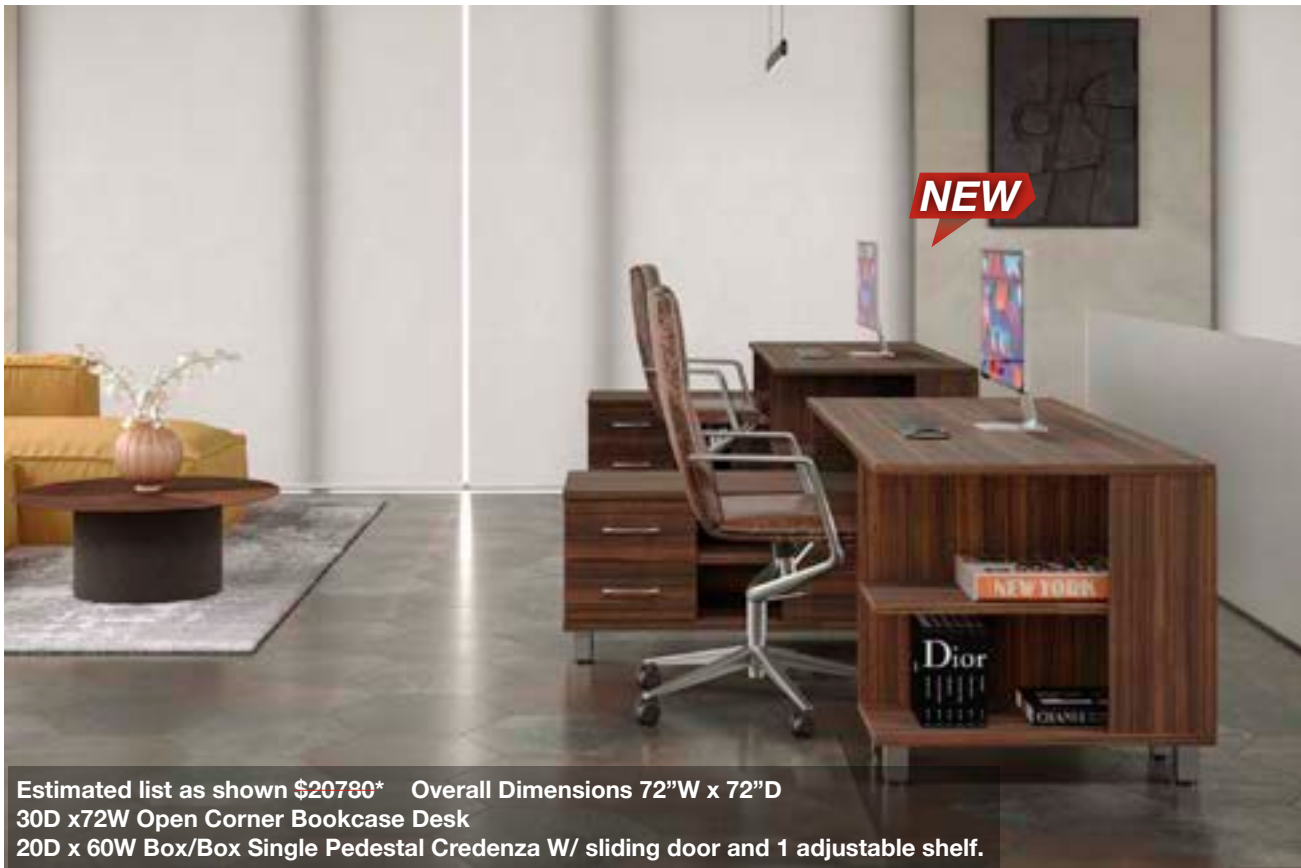

Estimated list as shown $16,100* Overall Dimensions 72"W x 72"D
30x72 Single Box/File Pedestal Desk with 20x 42" Single Box/File Pedestal Return