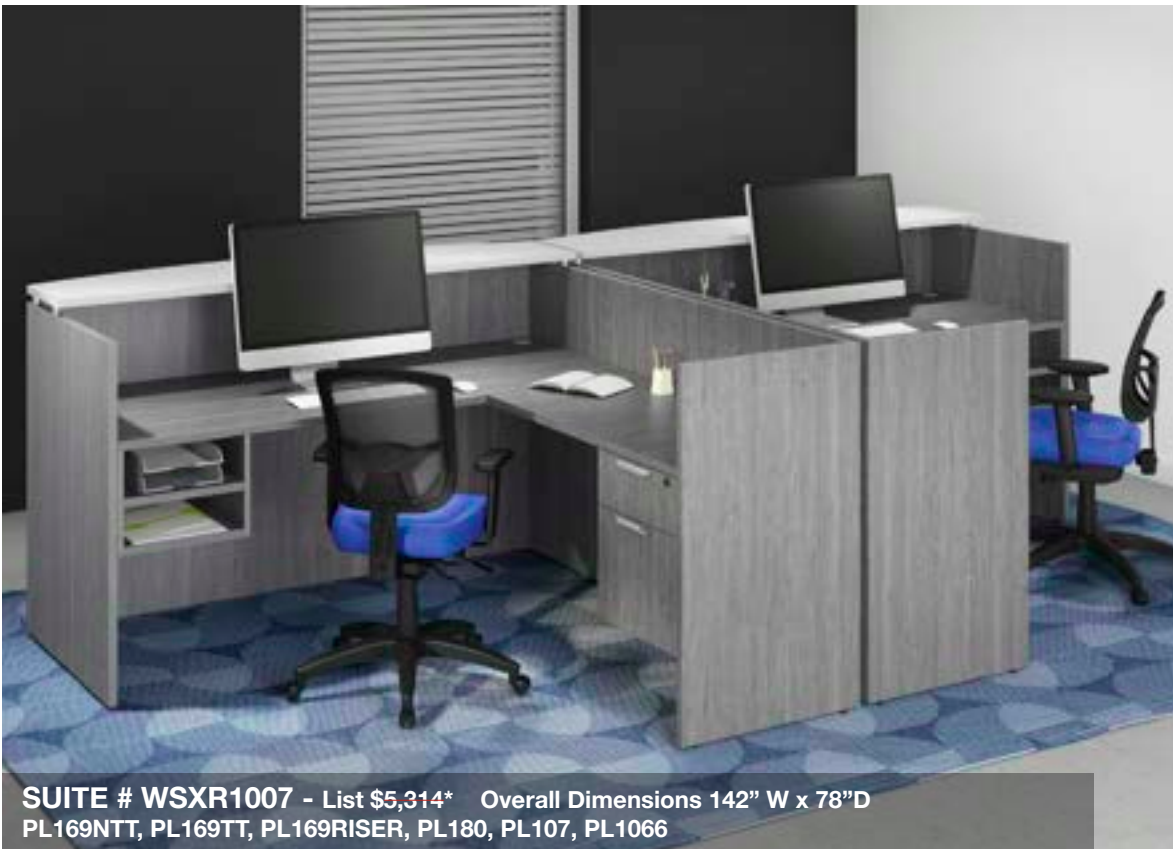

“U” Workstation with Storage Space

Double Reception Workstation with White Counter Tops

SUITE # WSXR1007 - List \$5,314* Overall Dimensions 142" W x 78"D
 PL169NTT, PL169TT, PL169RISER, PL180, PL107, PL1066