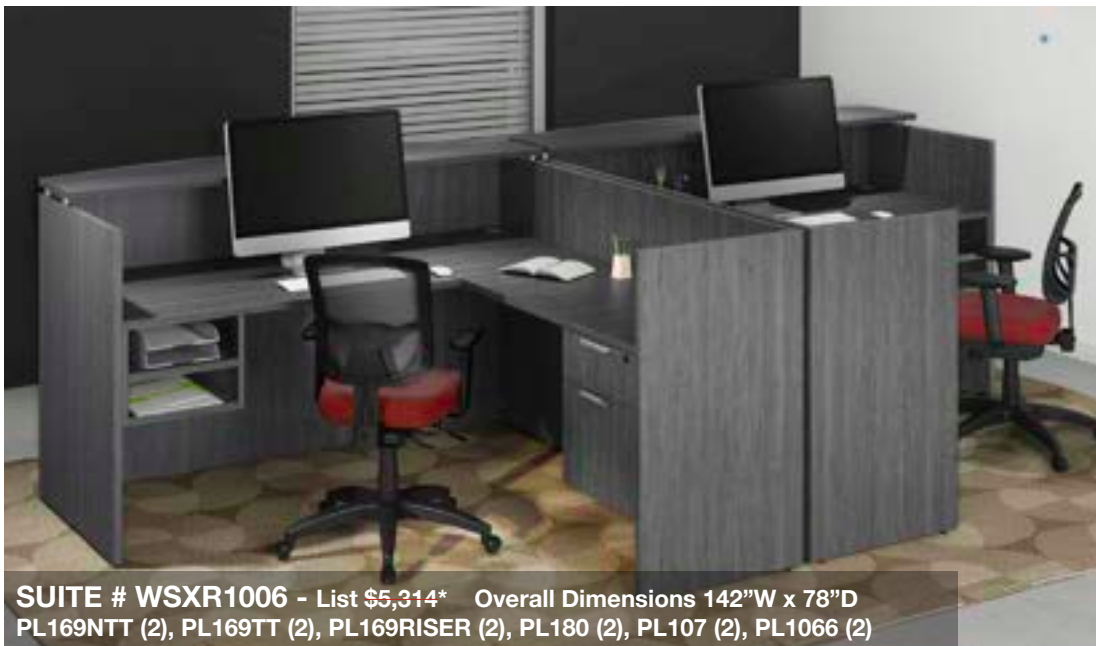

SUITE # WSXR1006 - List $5,314* Overall Dimensions 142"W x 78"D
PL169NTT (2), PL169TT (2), PL169RISER (2), PL180 (2), PL107 (2), PL1066 (2)

See Page 42-45
for Classic
Laminate Series
Components
List pricing.