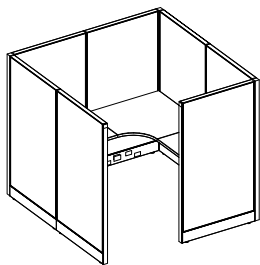

SUITE # WSXP1003 - List $ $21,622*
WSSISTSGB (1), WSSIADSGB (1), WSBBFSIL (2), WSFPDSIL (2)

▲ **6'x6' Single Starter**

WSSI2SGB
List $10,259

- 67"H Fabric Panel (6)
- 67"H Powered Fabric Panel (1)
- Electrical with Duplexes (1) Circuit 1 & (1) Circuit 4
- Corner Worksurface (1)
- Straight Worksurface (2)
- Straight Connector (3)
- 2 Way Connector (3)
- 144" Power infeed
- Panel Finish End (2)