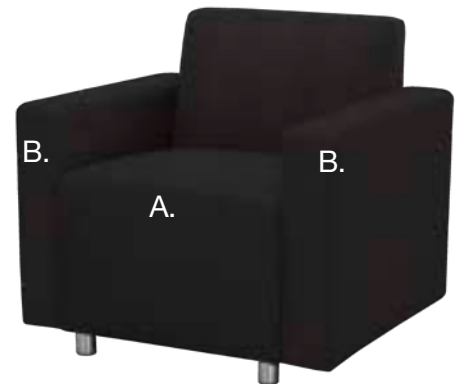

Brushed Metal Legs.

A.

A. Single Seat, No Arms

MODEL #	DESCRIPTION	LIST
9780BLK	24"W x 29.5"D x 31.5"H	\$1,069.00

B.

B. Single Arm

MODEL #	DESCRIPTION	LIST
9780ARMBLK	6"W Works left or right	\$405.00

B.