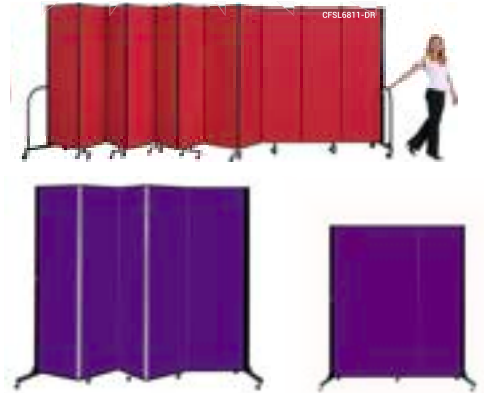

Light Duty Room Dividers

Screenflex quality in an economical divider. Recommended for light usage scenarios. 1 height, 2 lengths.

MODEL #	DESCRIPTION	DIMENSION	LIST
*SOBFL683	3 Panel — 60lbs.	5'-9"L x 6'-5"H	~~-$930.00~~
*SOBFL685	5 Panel — 75lbs.	9'-5"L x 6'-5"H	~~-$1,229.00~~

*Ships flat and requires minimal assembly.