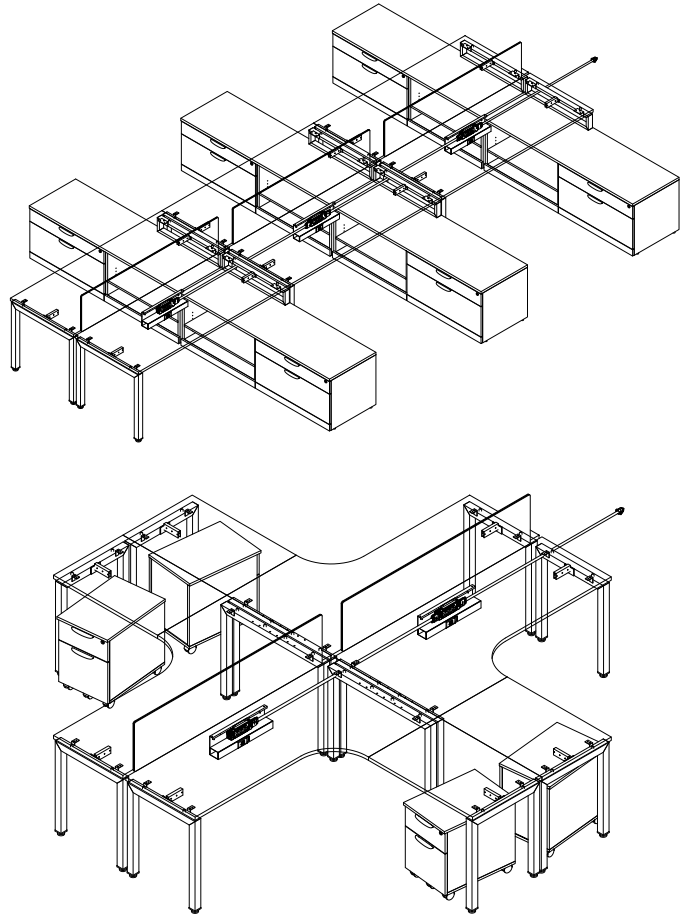

Elements Series Power

ECA Power Components

		LIST
SOECA78ABL	Blank Telecom Plate	~~-$21.00~~
ECA78MB	Mounting Bracket	~~-$21.00~~
ECA8SR	Receptacle Remover Tool	~~-$15.00~~
ECA84AA	Double-sided Power Block	~~-$94.00~~
ECA84SA	Single-sided Power Block	~~-$94.00~~
ECA84FF23	23" Harness	~~-$211.00~~
SOECA84FF29	29" Harness	~~-$265.00~~
SOECA84FF35	35" Harness	~~-$279.00~~
SOECA84FF41	41" Harness	~~-$292.00~~
ECA84FF47	47" Harness	~~-$270.00~~
ECA84FF53	53" Harness	~~-$286.00~~
ECA84FF59	59" Harness	~~-$301.00~~
ECA84FF64	64" Harness	~~-$317.00~~
ECA84FF71	71" Harness	~~-$330.00~~
ECA84S1BL	150 Receptacle Circuit	~~-$31.00~~
ECA84S2BL	150 Receptacle Circuit 2	~~-$31.00~~
ECA84S4BL	150 Receptacle Circuit 4	~~-$31.00~~
SOECA84SB2144	144" Starter Harness 20AMP	~~-$544.00~~
ECA84SB72	72" Starter Harness 20AMP	~~-$345.00~~
ECA84SIG3OR	150 Receptacle Isolated Circuit 3	~~-$36.00~~
ECAABLAB	Telecom Plate - RJ11 Cat 3 Phone & RJ45 Cat6 Data	~~-$197.00~~