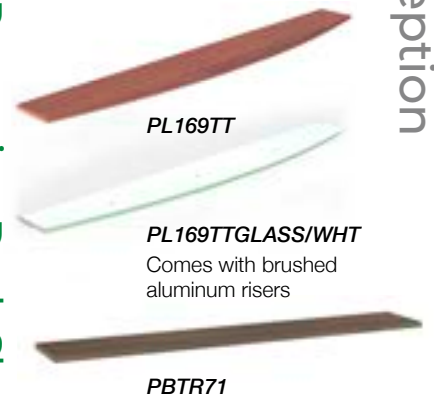

Reception Desk Shell with Optional Transaction Top

PL169TT

PL169TTGLASS/WHT
 Comes with brushed aluminum risers

PBTR71

*Prices Exclude seating and accessories

Desks:

Desk Shells

		LIST
PL104	48"W x 24"D	\$497.00
PL121	48"W x 30"D	\$533.00
PL103	60"W x 30"D	\$541.00
PL102	66"W x 30"D	\$585.00
PL101	71"W x 36"D	\$739.00
PL105	71"W x 30"D	\$726.00