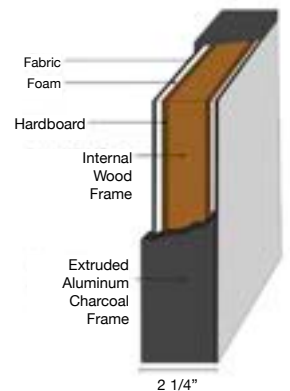

SUITE # WSXP1000 - List $30,744*
PL183(7), PL109(7), PL166(4), PLTLEGU24NB(4), PLTCBBSINGLE(4), PLT2472(4), PLTRETSSUPPORT(4),
SP4224(4), SP4236(5), SP342(2), SPCAP42(4)

Perimeter Creates Your Spaces with this high quality and affordable Panel System.

Improve privacy and productivity while creating the flexible, professional and open space you're after. The PL laminate and Elements components can be used in conjunction with these panels to create functional, private workstations.

See pages 40-43 for the complete list of PL components and page 57-58 for the complete list of Elements components.

Double Workstation

SUITE # WSXP1001 - List $9,927* Overall Dimensions 106"W x 71"D x 66"H
PL182L, PL182R, PL166 (2), PL192 (2), SPG6636 (6) SP4236 (4), SP266, SPCAP42 (3),
SPCAP24 (3), SP366, STB