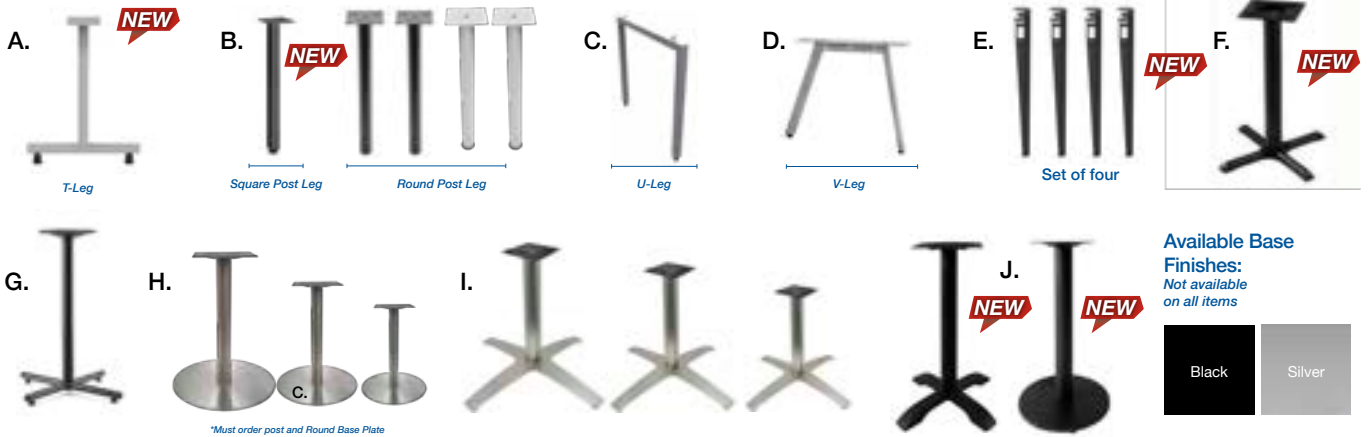

Metal Legs & Supports

Available Base Finishes:
Not available on all items

A. T-Leg

MODEL	DESCRIPTION	LIST
WSTLEG24	T Style Leg Base 24" Black	$299.00
WSTLEG30	T Style Leg Base 30" Black	$349.00

Available in black and silver.

B. Post Leg

MODEL	DESCRIPTION	LIST
WSPSTLEG	Round Post Leg	$103.00
PLTSQPOSTLEG	Square Post Leg (Single), Black	$99.00
PLTSQPOSTLEGWHT	Square Post Leg (Single), White	$99.00

C. U-Legs & Support Beams

MODEL	DESCRIPTION	LIST
PLTLEGU24NB	U-Leg for 24"D Table Tops	$219.00
PLTLEGU30NB	U-Leg for 30"D Table Tops	$249.00
PLTLEGU36	U-Leg for 36"D Table tops	$389.00
PLTLEGU48	U-Leg for 48"D Table tops	$399.00
PLTLEGU60	U-Leg for 60"D Table tops	$439.00
PLTLEGU4860ILCMB	Benching Inset Leg	$699.00
PLTLEGUHALF	Half U Leg	$199.00

D. V-Legs & Support Beams

MODEL	DESCRIPTION	LIST
PLTLEGV2430	V-Leg for 24"D or 30"D Desk tops	$229.00
PLTLEGV3642	36"W or 42"D V-Leg for 36"D desk tops	$297.00
PLTLEGV4860	48"W or 60"D V-Leg for two 24"D or 30"D shared tops	$363.00
PLTLEGV417	V-Leg for Round Tops	$229.00

E. Clamp on Metal Leg

MODEL	DESCRIPTION	LIST
PTCML29	Clamp on Metal Leg 29.7"H (Set of 4 Legs)	$576.00

F. X-Base Cast Metal - Black

MODEL	DESCRIPTION	LIST
WSXB2419	24"W X Base 19"H Holds up to 36"W table tops	$325.00
WSXB2428	24"W X Base 28"H Holds up to 36"W table tops	$329.00
WSXB3019	30"W X Base 19"H Fits up to 48"W tops	$367.00
WSXB3028	30"W X Base 28"H Fits up to 48"W tops	$371.00
WSXB3041	30"W X Base 41"H Fits up to 36"W tables	$392.00
WSXB3619	36"W X Base 19"H For 48"W tables	$405.00
WSXB3628	36"W X Base 28"H For 48"W tables	$409.00
WSXB3641	36"W X Base 41"H For 48"W tables	$430.00

G. Cross Bases + Posts

Available in Black Only

MODEL	DESCRIPTION	LIST
PLTXBM24	24" Spread / 29"H Fits UP TO 36" w TOPS	$329.00
PLTXBM33	33" Spread / 29"H Fits UP TO 48" w TOPS	$357.00
PLTXBM3341	33" Spread / 41"H Fits UP TO 36" w TOPS	$399.00

H. Polished Steel Bases

MODEL	DESCRIPTION	LIST
PLTRBPOST19	19"H Post Fits 24", 30" and 36" Tops	$162.00
PLTRBPOST28	29"H Post Fits 30", 36", 42" Tops	$199.00
PLTRBPOST41	41"H Post Fits 30", 36" and 42" Tops	$232.00
*PLTRBBASE23BRU	23" Spread/Base Round Base	$551.00

*(1) required for each post for the Polished Steel Bases.

I. X-Bases + Posts in Brushed Steel*

MODEL	DESCRIPTION	LIST
PLTXBPOST19BRU	19"H Post Fits 24", 30" and 36" Round Tops	$197.00
PLTXBPOST28BRU	29"H Post Fits 30", 36", and 42" Round Tops	$230.00
PLTXBPOST41BRU	41"H Post Fits 30", 36" and 42" Tops	$344.00
*PLTXBBASE23BRU	23" Spread Fits 24" and 30" Tops	$572.00
*PLTXBBASE30RU	30" Spread Fits 36" and 42" Tops	$766.00

J. Heavy Duty Bases + Posts in Black

MODEL	DESCRIPTION	LIST
WSTB18	Heavy Duty 22"W X Base 28"H	$604.00
WSTB005	Heavy Duty 17"W Round Base 28"H	$611.00

Support Beams and Brackets