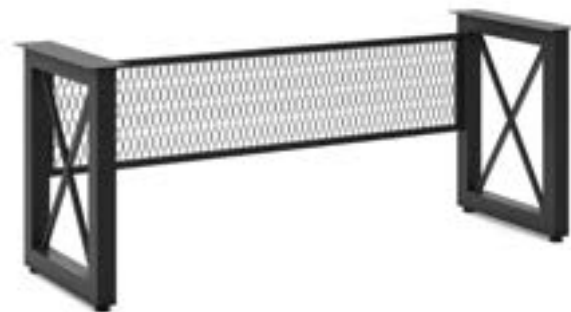

Available Laminate Finishes: