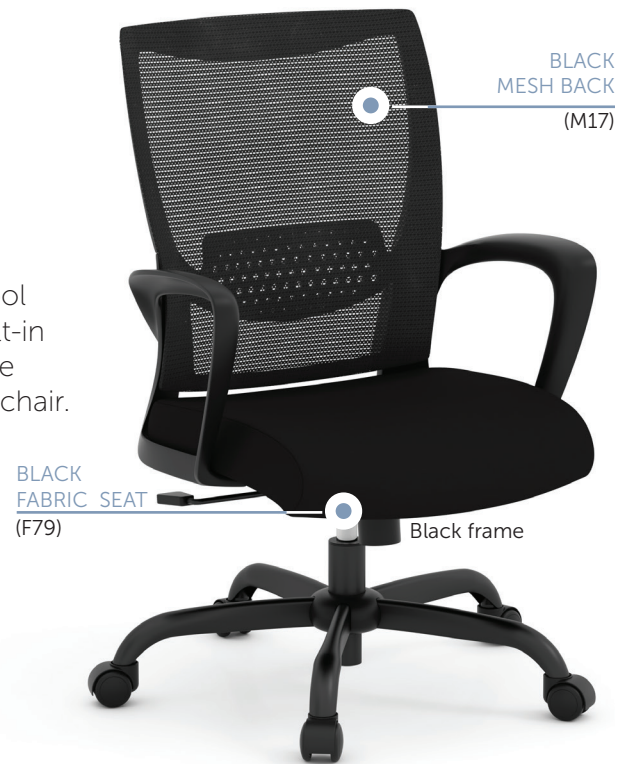

Mesh Back

Model No. **11051**

Manager Chair

Say goodbye to discomfort in the workplace with this all black, mesh back task chair. The mesh allows air to freely flow through and cool your back while also supporting it with its built-in lumbar support. Ensure you keep your posture healthy and your mind focused with this task chair.

Upholstery + Mesh

BLACK

BLACK

Features

- Black mesh back
- Fixed arms
- Width fixed lumbar support
- Swivel control

Dimensions

Width	25.00"
Depth	26.00"
Height	36.75-40.50"