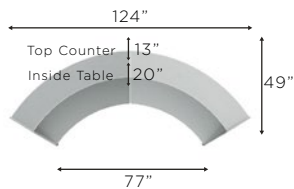

72"W x 32"D x 46"H Top
Counter: 13"D Interior
Desk: 20"D

LIST \$1,910.00

[Click for Price](#)

★ ASH

**POLYCARBONATE
RECEPTION STATION
- SINGLE PANEL UNIT**
ZUD3103ASH

72"W x 32"D x 46"H Top
Top Counter: 13"D
Interior Desk: 20"D

White Top/
Silver Metal

Mocha Top/
Silver Metal

Walnut Top/
Silver Metal

Special Orders will incur a \$250 flat rate freight fee.

2 UNIT RECEPTION

3 UNIT RECEPTION

4 UNIT RECEPTION

5 UNIT RECEPTION

[Click for Price](#)

GL104
47.2"W x 28.8"D x 29.5"H

LIST \$1,019.00

[Click for Price](#)

GL145
41.7"W x 23.7"D x 29.5"H

LIST \$716.00

[Click for Price](#)

F2825
16"W x 22"D x 28.5"H

LIST \$442.00

[Click for Price](#)

ZU776
47.2"W x 23.6"D x 29.5"H

LIST \$291.00

[Click for Price](#)

IGL101NL
Desk Shell Only
68.8"W x 36"D x 29.9"H

LIST \$1,455.00

[Click for Price](#)