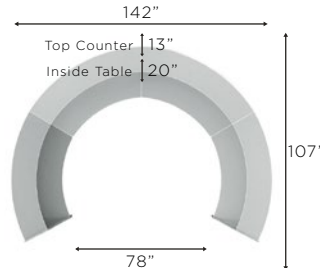

72"W x 32"D x 46"H Top
Counter: 13"D Interior
Desk: 20"D

LIST \$1,910.00

[Click for Price](#)

★ ASH

**POLYCARBONATE
RECEPTION STATION
- SINGLE PANEL UNIT**
ZUD3103ASH

72"W x 32"D x 46"H Top
Top Counter: 13"D
Interior Desk: 20"D

White Top/
Silver Metal

Mocha Top/
Silver Metal

Walnut Top/
Silver Metal

Special Orders will incur a \$250 flat rate freight fee.

2 UNIT RECEPTION

3 UNIT RECEPTION

4 UNIT RECEPTION

5 UNIT RECEPTION

[Click for Price](#)

GL104
47.2"W x 28.8"D x 29.5"H

LIST \$1,019.00

[Click for Price](#)

GL145
41.7"W x 23.7"D x 29.5"H

LIST \$716.00

[Click for Price](#)

F2825
16"W x 22"D x 28.5"H

LIST \$442.00

[Click for Price](#)

ZU776
47.2"W x 23.6"D x 29.5"H

LIST \$291.00

[Click for Price](#)

IGL101NL
Desk Shell Only
68.8"W x 36"D x 29.9"H

LIST \$1,455.00

[Click for Price](#)