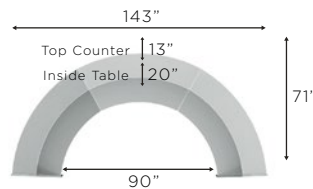

72"W x 32"D x 46"H Top
Counter: 13"D Interior
Desk: 20"D

LIST \$1,910.00

[Click for Price](#)

★ ASH

**POLYCARBONATE
RECEPTION STATION
- SINGLE PANEL UNIT**
ZUD3103ASH

72"W x 32"D x 46"H Top
Top Counter: 13"D
Interior Desk: 20"D

White Top/
Silver Metal

Mocha Top/
Silver Metal

Walnut Top/
Silver Metal

Special Orders will incur a \$250 flat rate freight fee.

2 UNIT RECEPTION

3 UNIT RECEPTION

4 UNIT RECEPTION

5 UNIT RECEPTION

[Click for Price](#)

GL104
47.2"W x 28.8"D x 29.5"H

LIST \$1,019.00

[Click for Price](#)

GL145
41.7"W x 23.7"D x 29.5"H

LIST \$716.00

[Click for Price](#)

F2825
16"W x 22"D x 28.5"H

LIST \$442.00

[Click for Price](#)

ZU776
47.2"W x 23.6"D x 29.5"H

LIST \$291.00

[Click for Price](#)

IGL101NL
Desk Shell Only
68.8"W x 36"D x 29.9"H

LIST \$1,455.00

[Click for Price](#)