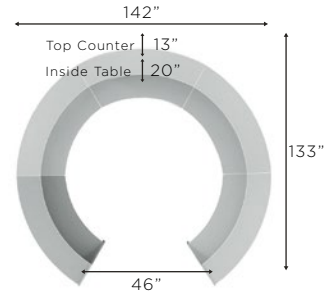

72"W x 32"D x 46"H Top
Counter: 13"D Interior
Desk: 20"D

LIST \$1,910.00

[Click for Price](#)

★ ASH

**POLYCARBONATE
RECEPTION STATION
- SINGLE PANEL UNIT**
ZUD3103ASH

72"W x 32"D x 46"H Top
Top Counter: 13"D
Interior Desk: 20"D

White Top/
Silver Metal

Mocha Top/
Silver Metal

Walnut Top/
Silver Metal

Special Orders will incur a \$250 flat rate freight fee.

2 UNIT RECEPTION

3 UNIT RECEPTION

4 UNIT RECEPTION

5 UNIT RECEPTION

[Click for Price](#)

GL104
47.2"W x 28.8"D x 29.5"H

LIST \$1,019.00

[Click for Price](#)

GL145
41.7"W x 23.7"D x 29.5"H

LIST \$716.00

[Click for Price](#)

F2825
16"W x 22"D x 28.5"H

LIST \$442.00

[Click for Price](#)

ZU776
47.2"W x 23.6"D x 29.5"H

LIST \$291.00

[Click for Price](#)

IGL101NL
Desk Shell Only
68.8"W x 36"D x 29.9"H

LIST \$1,455.00

[Click for Price](#)