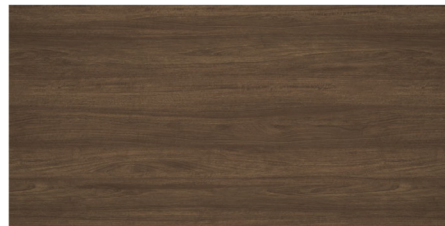

Classic Laminate Finishes

Laminate Finishes With Black Pulls

Cherry (CH)

Mahogany (MAH)

Aspen (APN)

Laminate Finishes With Nickel Pulls

Espresso (ESP)

Modern Walnut (MWN)

Newport Gray (NPG)

White (WHT)